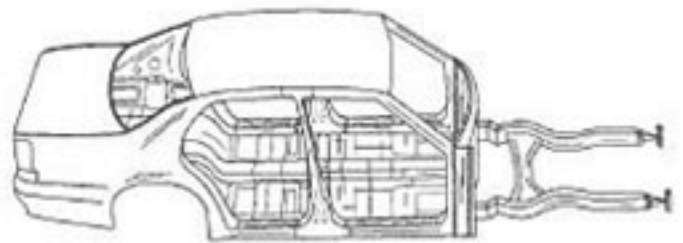

4 Door Full Frame

PASSANGER SIDE

Please use the area below for a detail of cut instructions:

TOP VIEW

DRIVER SIDE

Notes:

TOP VIEW

Toll Free **(800) 828-0707**