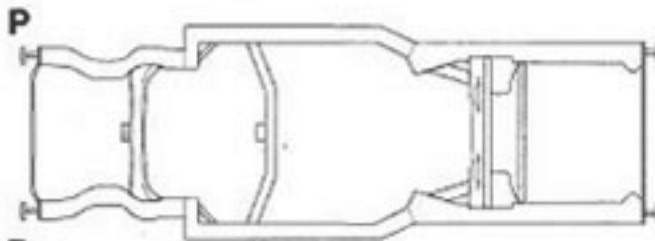

4 Door Full Frame

PASSANGER SIDE

Please use the area below for a detail of cut instructions:

TOP VIEW

DRIVER SIDE

Notes:

TOP VIEW

Toll Free **(800) 828-0707**